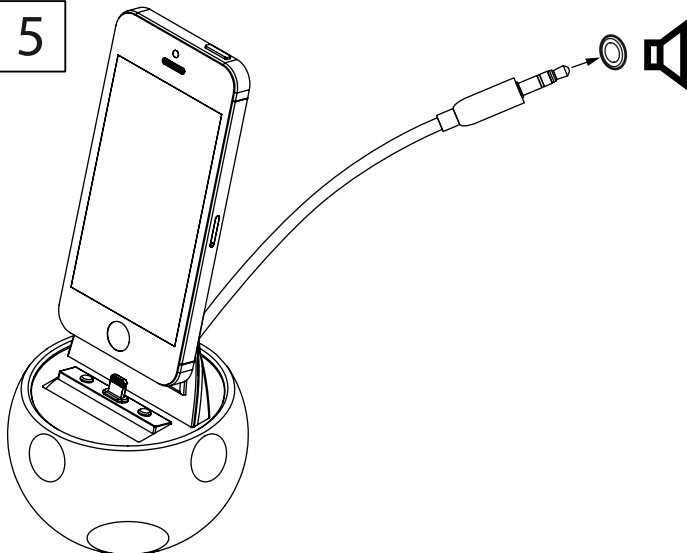

4

(Speaker = Bluetooth)

5