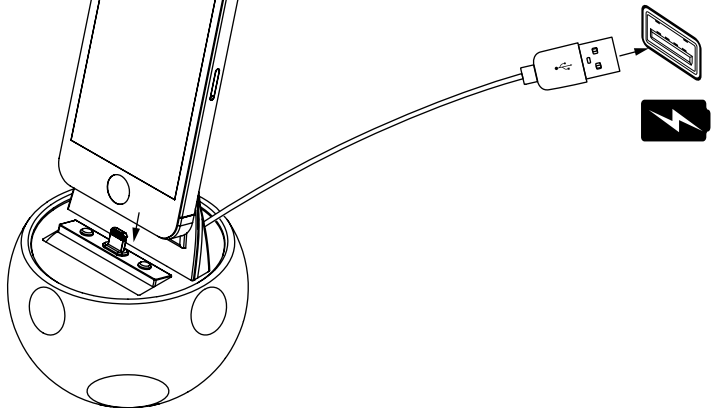

4

(Speaker = Bluetooth)