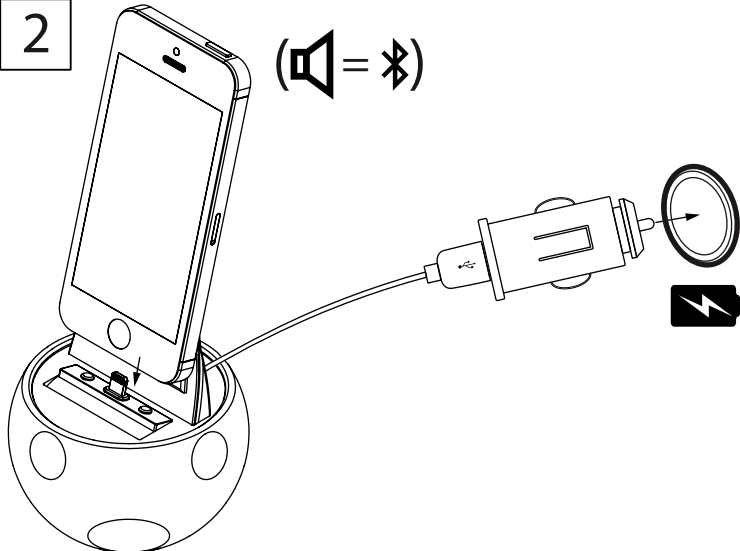

2

(Speaker = Bluetooth)