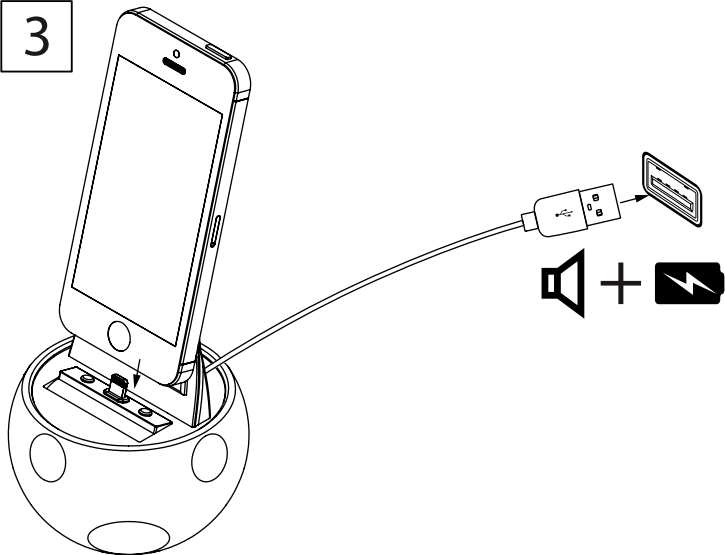

2

(Speaker = Bluetooth)

3